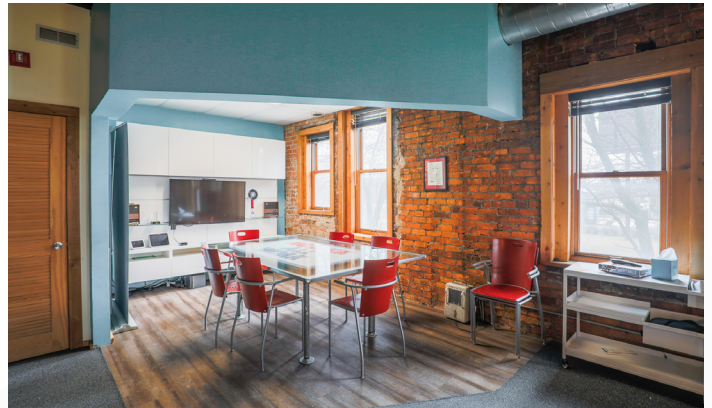

FOR LEASE

RETAIL/OFFICE SPACE AVAILABLE
1309 S LAFAYETTE ST, FORT WAYNE, IN 46802