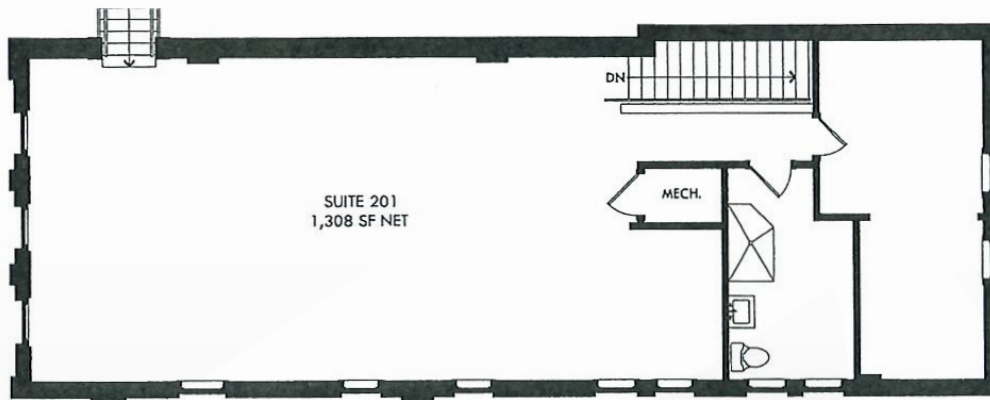

## LEASE INFORMATION

<b>Date Available</b>	Immediate	<b>Lease Type:</b>	Modified
<b>Lease Rate:</b>	\$15.00/SF/Year	<b>Total Space:</b>	1,308 SF

2ND FLOOR PLAN  
NOT TO SCALE

SPACE	RATE	TYPE	SIZE (SF)	LEASE TYPE
201	\$15.00/SF/Year	Retail/Office	1,308	Modified